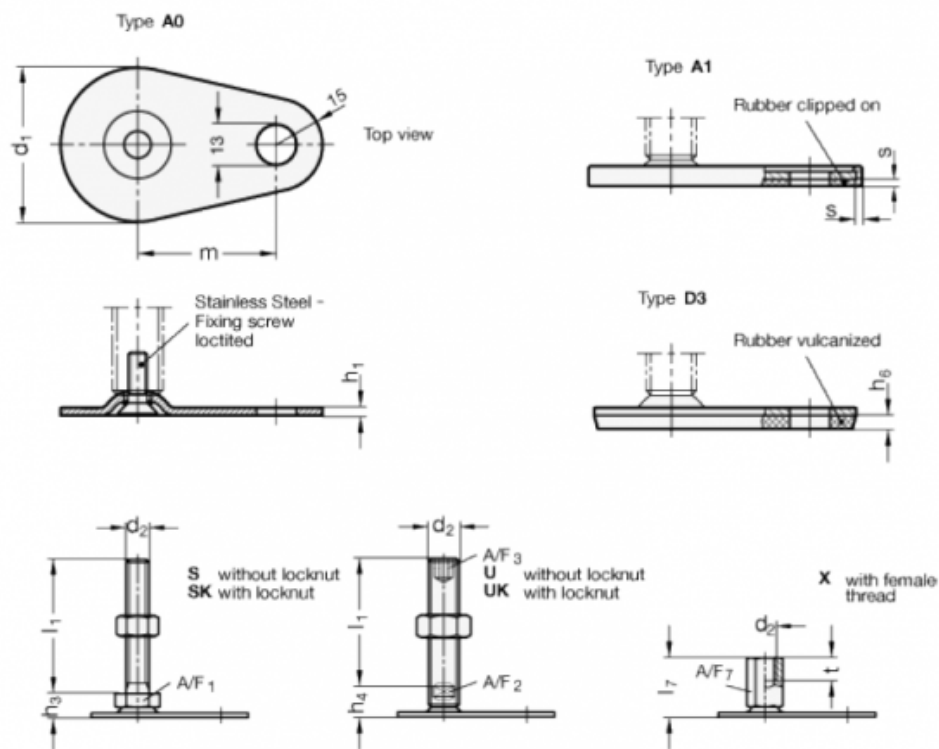

Data Sheet

Article number: 204260M1050A1SK

Description: E+G levelling foot
GN 42-60-M10-50-A1-SK

Note: SK With nut, External hexagon at the bottom

Measures

A/F1 = 17	s = 2
d1 = 60	
d2 = M10	
h1 = 2.5	
h3 = 11	
h6 =	
l1 = 50	
m = 50	